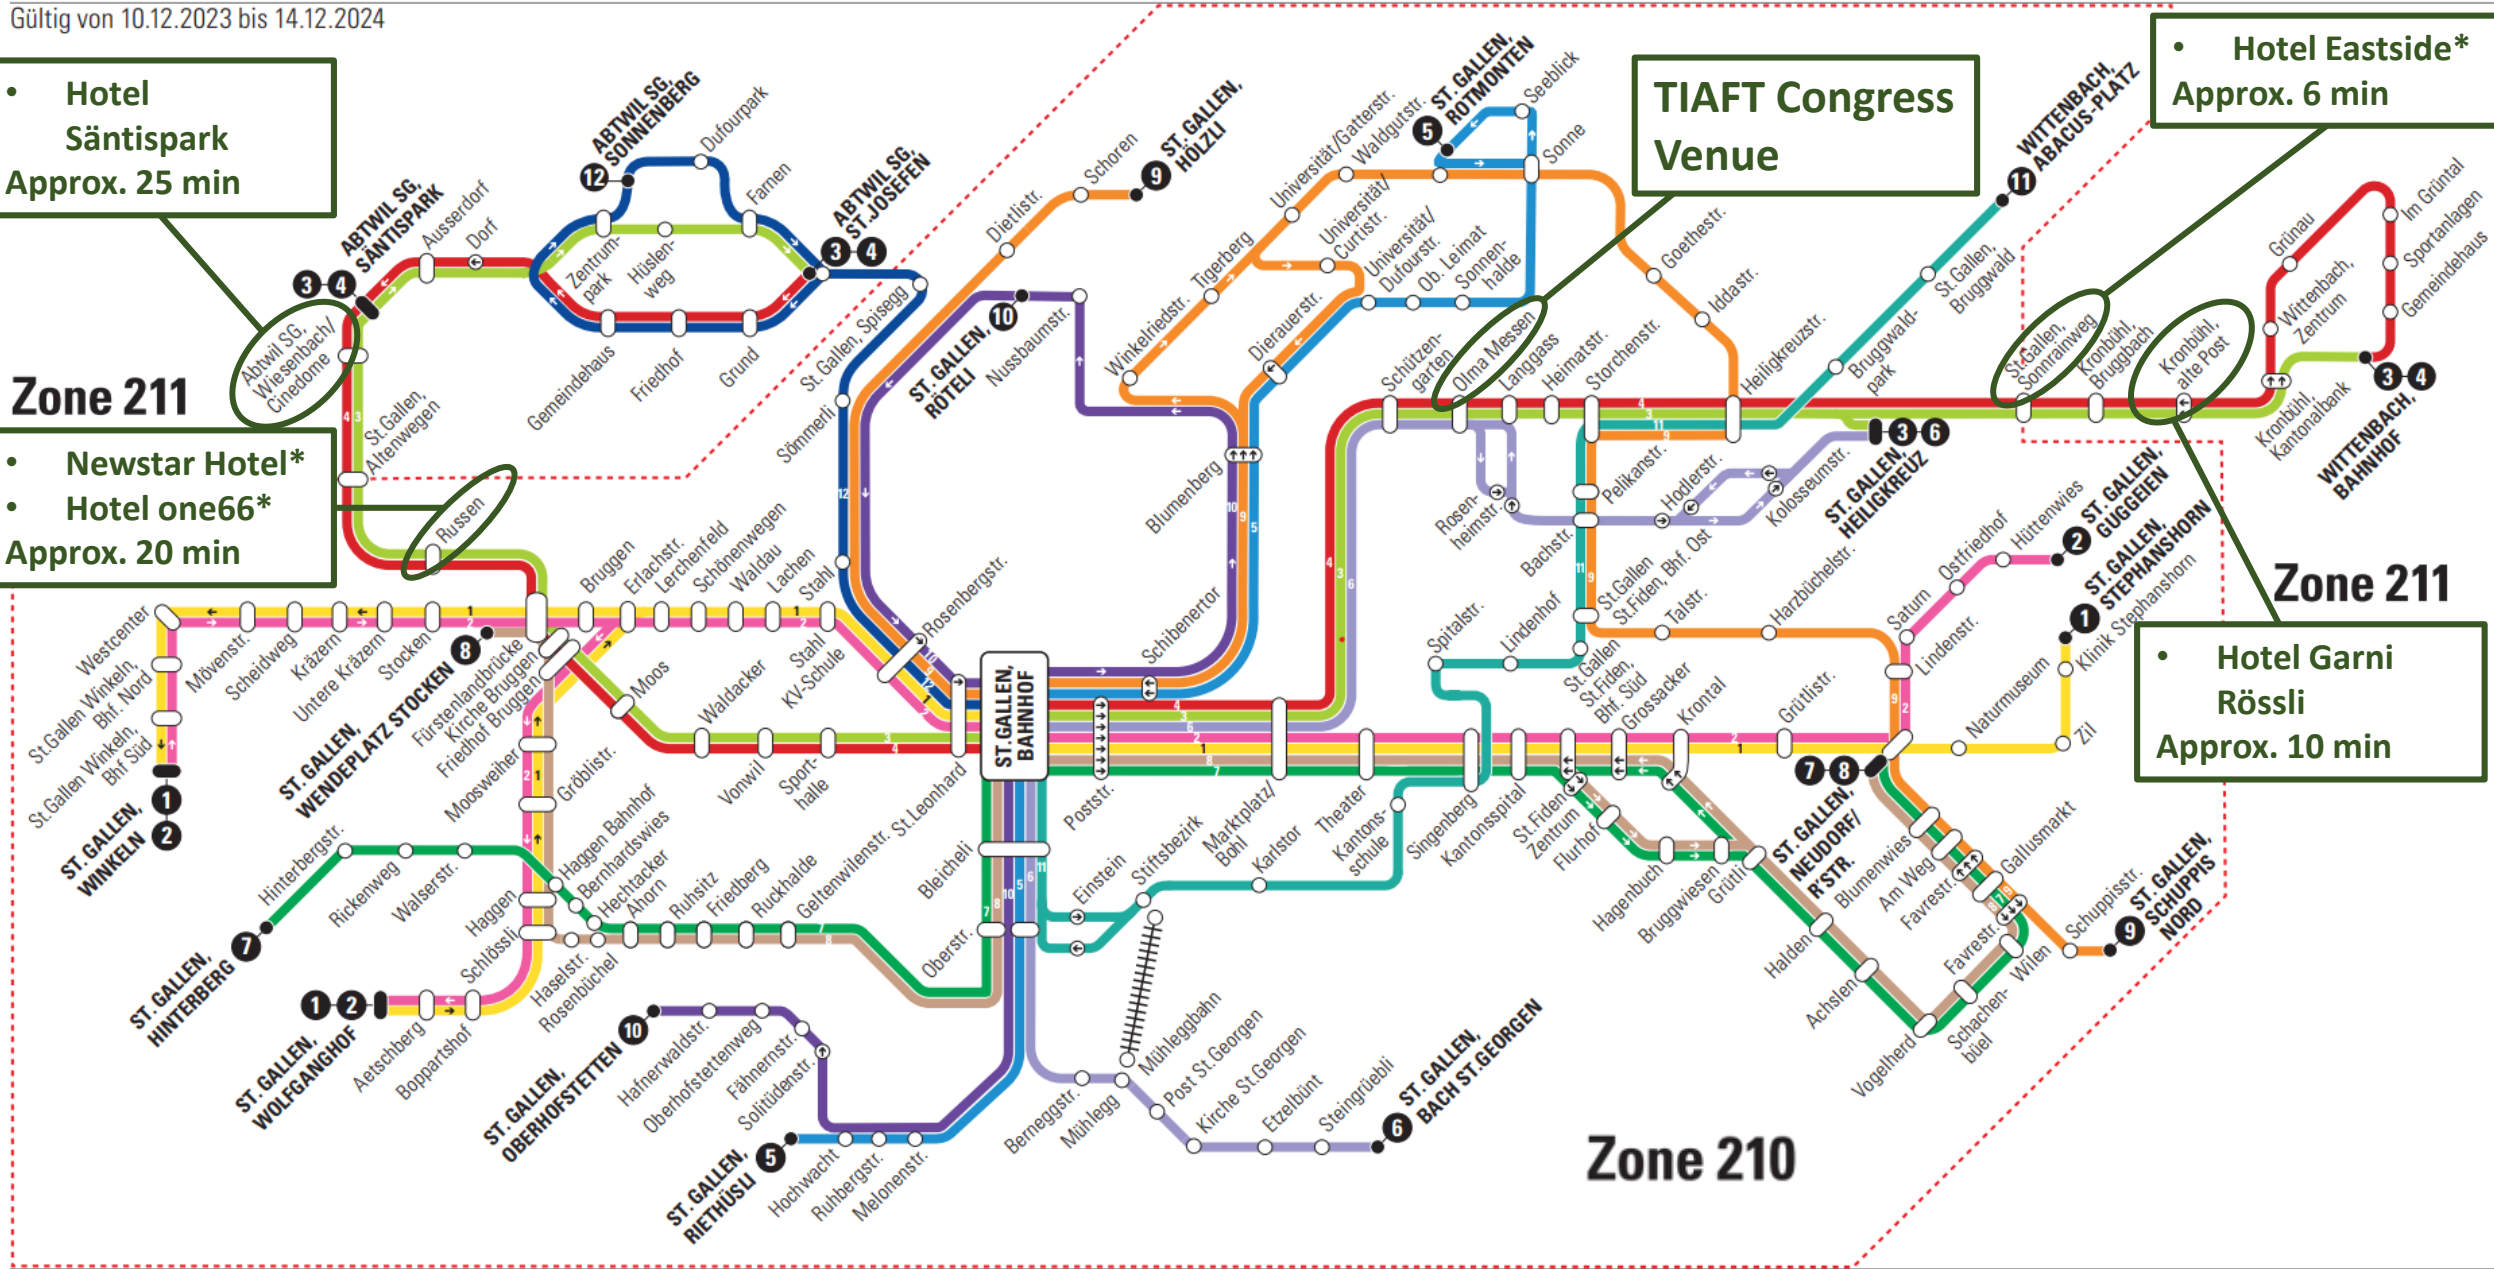

# Hotels with direct Bus Connections to TIAFT Congress Venue (OLMA Messen)

Gültig von 10.12.2023 bis 14.12.2024

• **Hotel Säntispark**  
Approx. 25 min

**Zone 211**  
• **Newstar Hotel\***  
• **Hotel one66\***  
Approx. 20 min

**TIAFT Congress Venue**

• **Hotel Eastside\***  
Approx. 6 min

**Zone 211**  
• **Hotel Garni Rössli**  
Approx. 10 min

\* Hotel offers mobility ticket: Free use of public transport in the OSTWIND tariff zones 210, 211 and 231