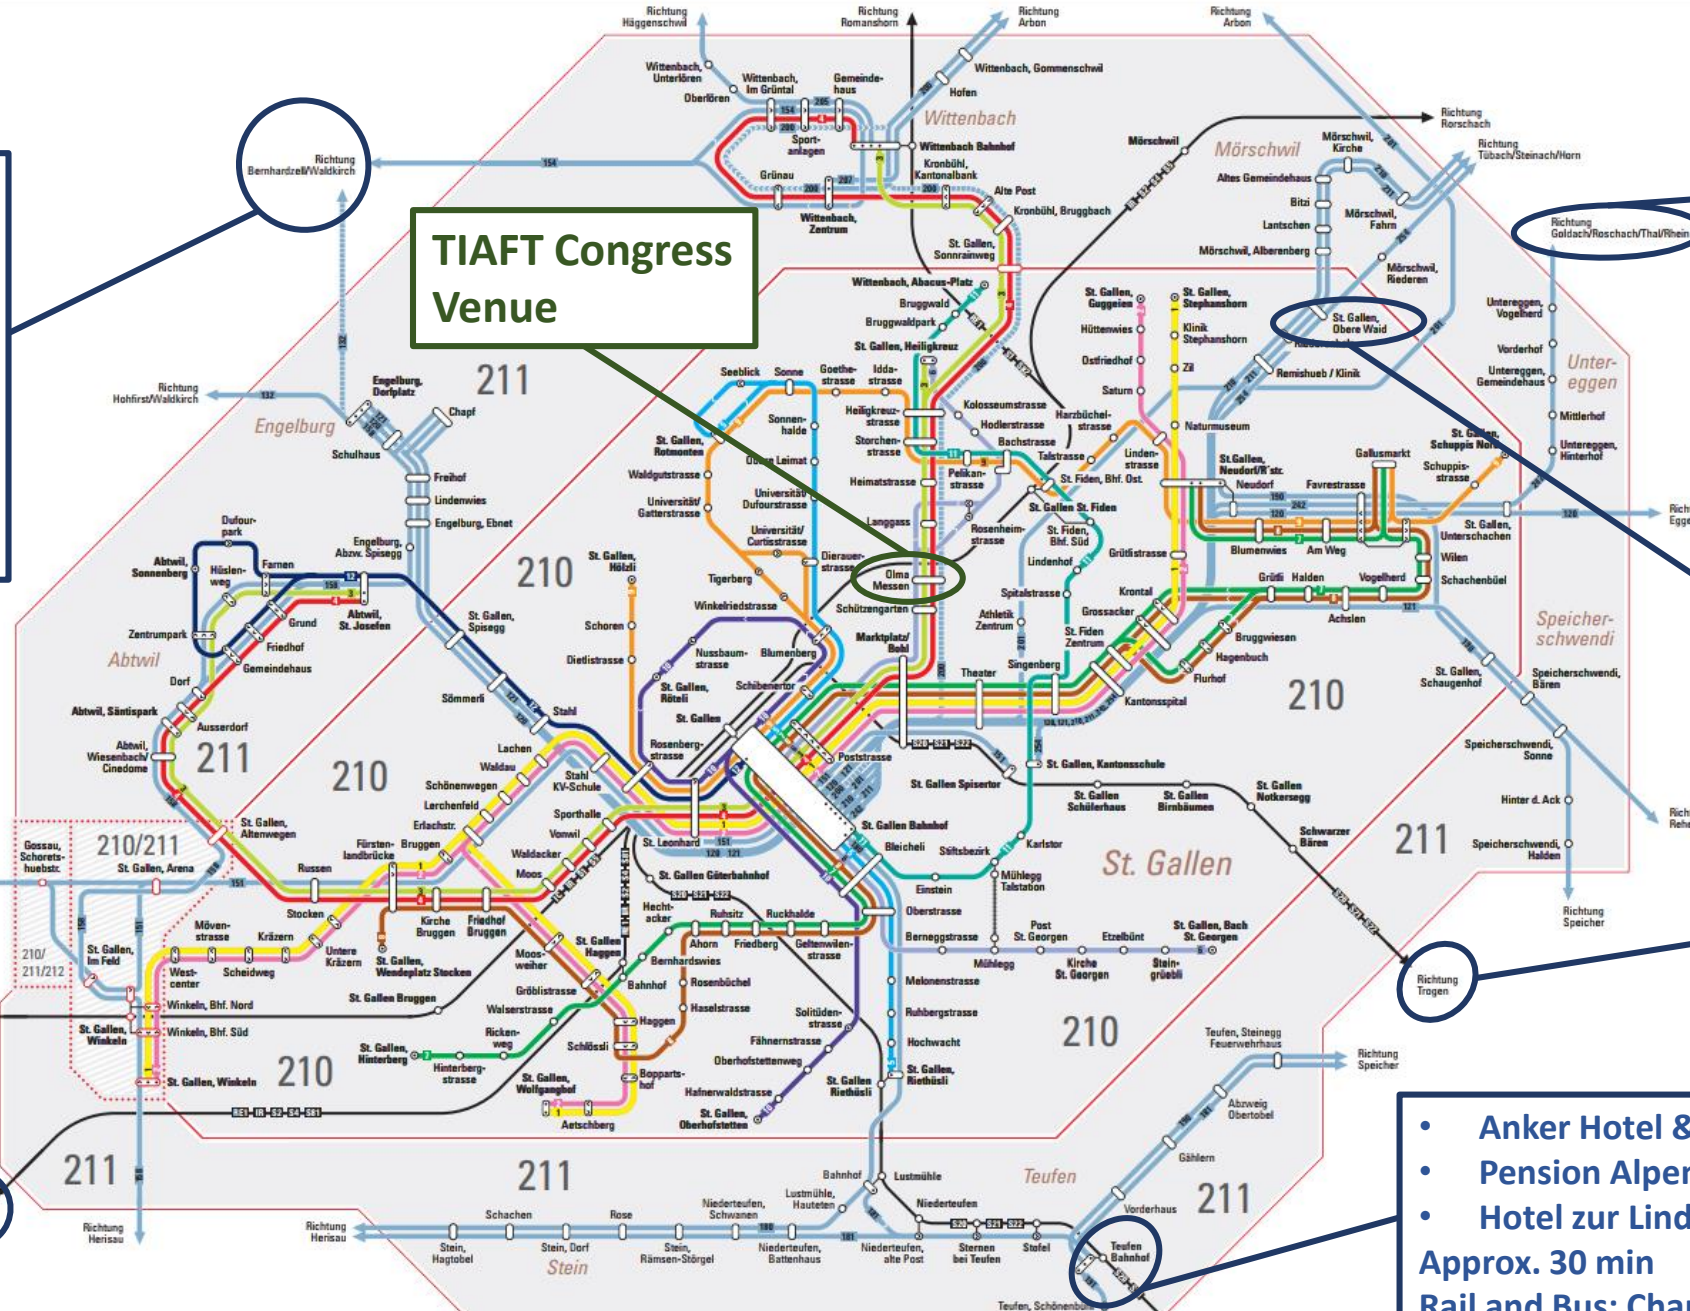

# Hotels with Connections (requiring one change) to TIAFT Congress Venue (OLMA Messen)

- Towerhotel Waldkirch
  - Landgasthof Adler Bernhardzell
- Approx. 30 min  
Bus: Change at Wittenbach Bahnhof

- Hotel Herisau
- Approx. 20 min  
Rail and Bus: Change at Bahnhof

\* Hotel offers mobility ticket: Free use of public transport in the OSTWIND tariff zones 210, 211 and 231

**TIAFT Congress Venue**

- Hotel Mozart Rorschach\*
  - Inn Joy Appartements Rorschach
  - Hotel Linde Goldach
- Approx. 40 min  
Bus: Change at Marktplatz Bohl

- Hotel Oberwaid\*
- Approx. 15 min  
Bus: Change at Marktplatz Bohl

- Gasthaus Rössli Trogen
- Approx. 30 min  
Rail and Bus: Change at Marktplatz

- Anker Hotel & Restaurant Teufen
  - Pension Alpenheim Teufen
  - Hotel zur Linde Teufen
- Approx. 30 min  
Rail and Bus: Change at Bahnhof