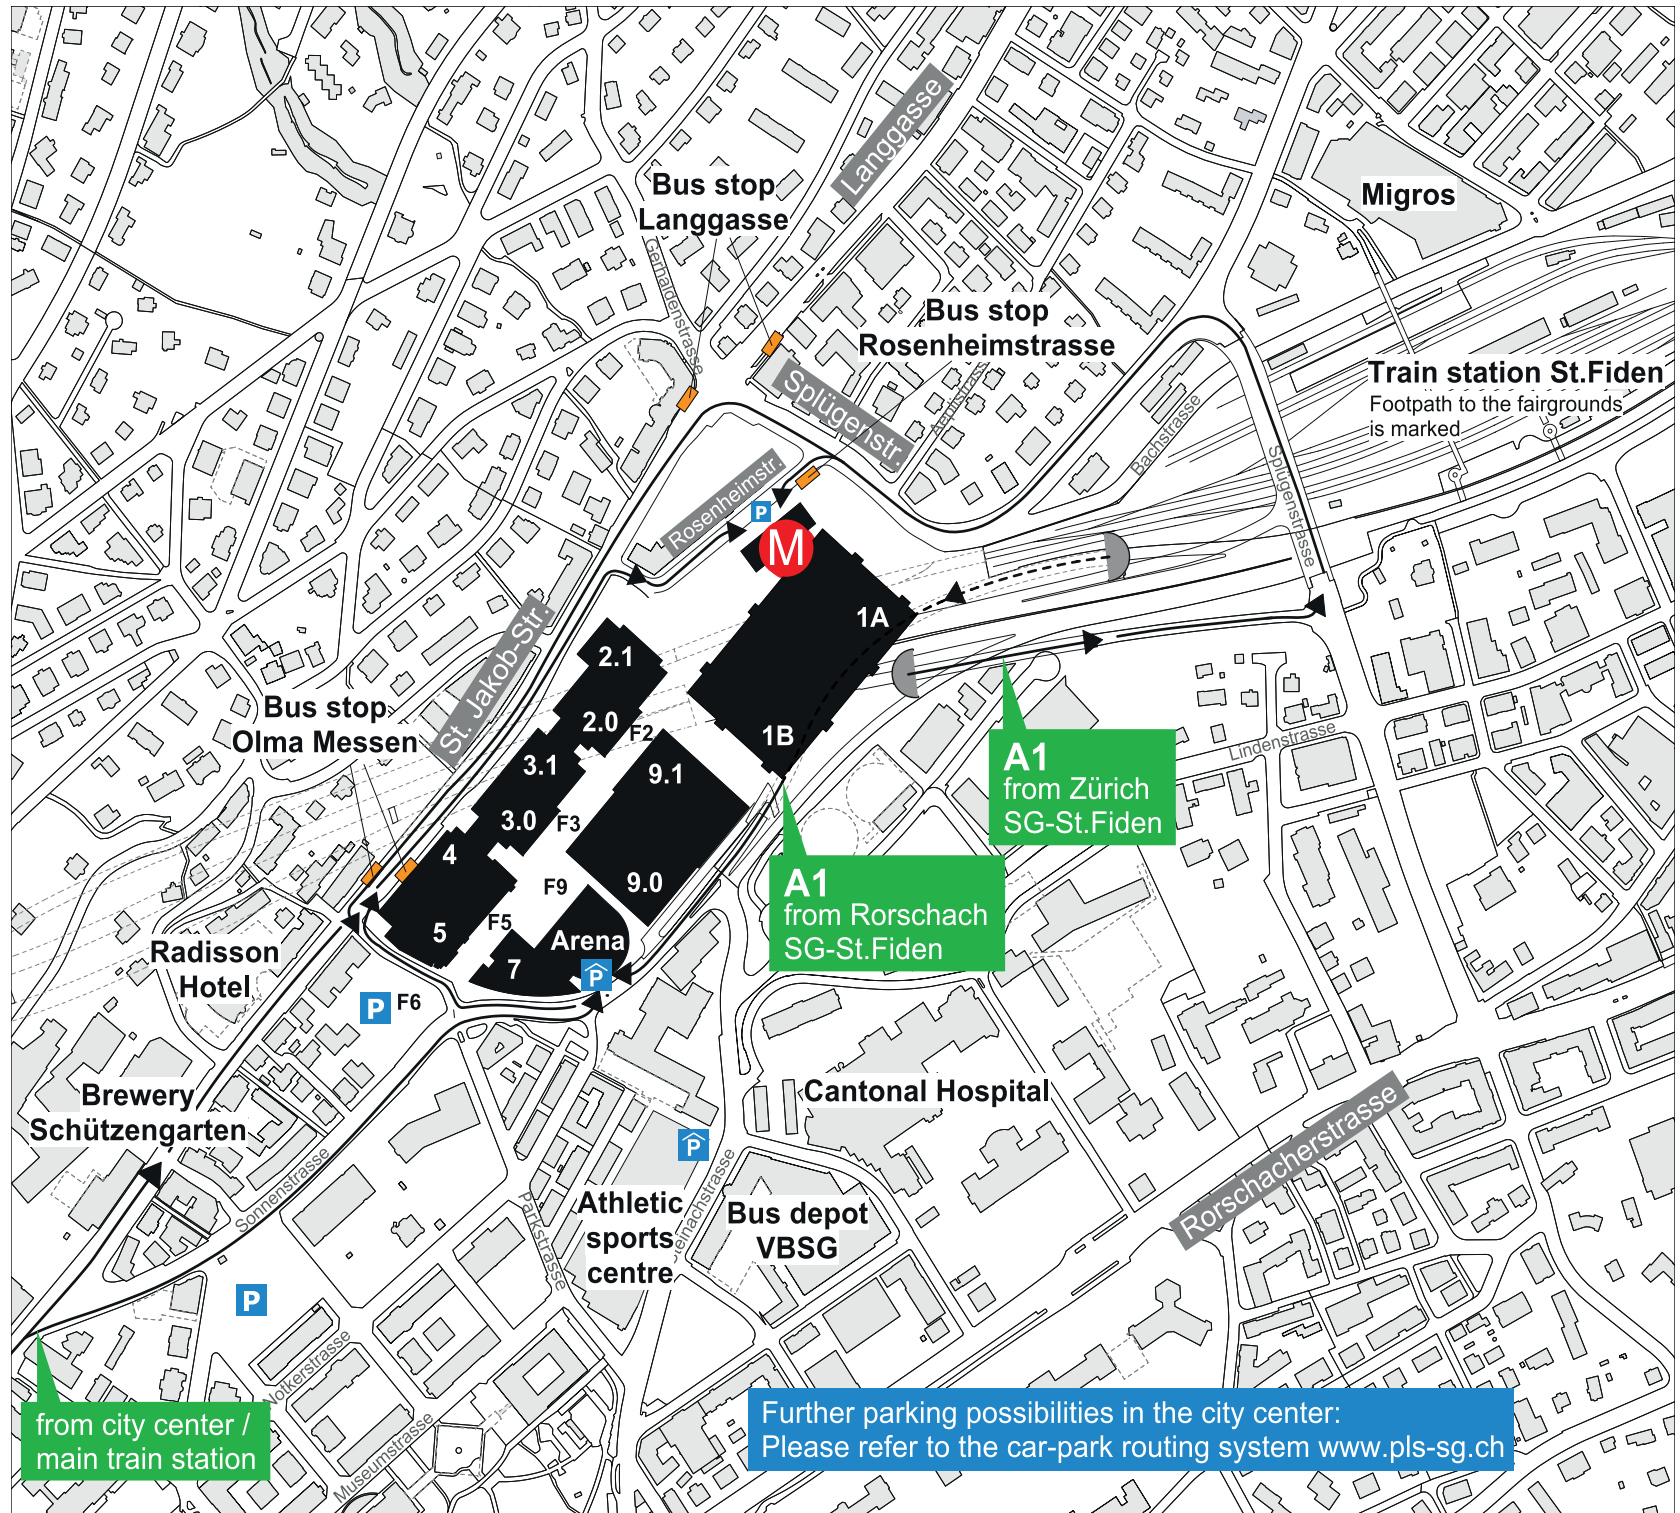

Olma Messen St.Gallen

Location / Directions

St.Gallen is situated in the «Three-Country-Corner», Switzerland-Austria-Germany. Transportation connections are excellent in all directions: via the Nationalstrasse A1, the railway axis Geneva-Zürich-Munich, the Zürich Inter-continental Airport and the airstrip St.Gallen-Altenrhein. St.Gallen is very accessible. The exhibition grounds lie in the center of town.

Arrival by Car

From the Nationalstrasse A1 use the exit: St.Gallen-St.Fiden and follow either this symbol , the sign «Olma Messen St.Gallen» or in the case of major events, use the special parking directions. Parking: Jägerstrasse

 GPS: Jägerstrasse

Arrival by Rail

From the main train station St.Gallen or bus terminal take Bus n° 3 «Heiligkreuz» to the bus stop «Olma» or «Post Langgasse».

 Exhibition office

Olma Messen St.Gallen
Splügenstrasse 12,
Postfach CH-9008 St.Gallen
Tel. +41 (0)71 242 01 01
Fax +41 (0)71 242 01 03
info@olma-messen.ch

from city center /
main train station

Further parking possibilities in the city center:
Please refer to the car-park routing system www.pls-sg.ch