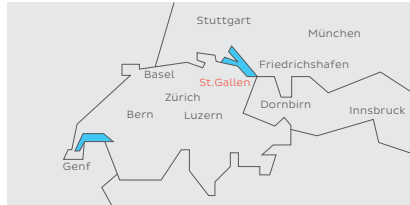

Olma Messen St.Gallen

Location / Directions

St.Gallen is situated in the «Three-Country-Corner», Switzerland-Austria-Germany. Transportation connections are excellent in all directions: via the Nationalstrasse A1, the railway axis Geneva-Zürich-Munich, the Zürich Inter-continental Airport and the airstrip St.Gallen-Altenrhein. St.Gallen is very accessible. The exhibition grounds lie in the center of town.

Arrival by Car

From the Nationalstrasse A1 use the exit: St.Gallen-St.Fiden and follow either this symbol , the sign «Olma Messen St.Gallen» or in the case of major events, use the special parking directions. Parking: Jägerstrasse

 GPS: Jägerstrasse

Arrival by Rail

From the main train station St.Gallen or bus terminal take Bus n° 3 «Heiligkreuz» to the bus stop «Olma» or «Post Langgasse».

 Exhibition office

Olma Messen St.Gallen
Splügenstrasse 12,
Postfach CH-9008 St.Gallen
Tel. +41 (0)71 242 01 01
Fax +41 (0)71 242 01 03
info@olma-messen.ch